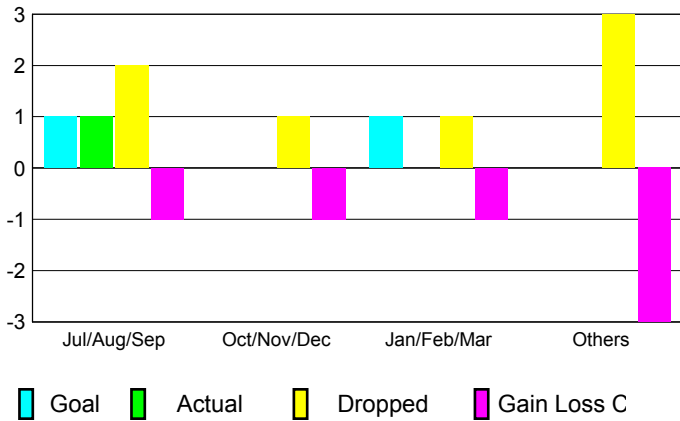

GMT: **SHINOBU GOTO**

Location: **JAPAN**

GMT CA: **5**

**CLUBS**

Month	New Club Goal	Actual New Clubs	Actual Dropped Clubs	Gain/Loss of Clubs
<b>2012-2013</b>				
Jul/Aug/Sep	1	1	2	-1
Oct/Nov/Dec	0	0	1	-1
Jan/Feb/Mar	1	0	1	-1
Apr/May/Jun	0	0	3	-3
<b>Totals</b>	<b>2</b>	<b>1</b>	<b>7</b>	<b>-6</b>

**Club Results 2012-2013**

Goal, New, Dropped, Gain/Loss

**YTD Status Quo Clubs 2012-2013**

Status Quo Clubs Compared to Status Quo Members

**Club Gain/Loss 2012-2013**

**MEMBERSHIP**

Month	Net Memb Goal	Actual New Memb	Actual Dropped Memb	Gain/Loss of Memb
<b>2012-2013</b>				
Jul/Aug/Sep	100	187	179	8
Oct/Nov/Dec	-30	30	131	-101
Jan/Feb/Mar	75	43	52	-9
Apr/May/Jun	-30	70	271	-201
<b>Totals</b>	<b>115</b>	<b>330</b>	<b>633</b>	<b>-303</b>