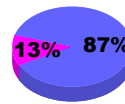

**Club Results 2012-2013**

Goal, New, Dropped, Gain/Loss

**YTD Status Quo Clubs 2012-2013**

Status Quo Clubs Compared to Status Quo Members

**Club Gain/Loss 2012-2013**

**MEMBERSHIP**

Month	Net Memb Goal	Actual New Memb	Actual Dropped Memb	Gain/Loss of Memb
<b>2012-2013</b>				
Jul/Aug/Sep	100	187	179	8
Oct/Nov/Dec	-30	30	131	-101
Jan/Feb/Mar	75	43	52	-9
Apr/May/Jun	-30	70	271	-201
<b>Totals</b>	<b>115</b>	<b>330</b>	<b>633</b>	<b>-303</b>

**Membership Results 2012-2013**

Goal, New, Dropped, Gain/Loss

**Gender Comparison 2012-2013**

**Membership Gain/Loss 2012-2013**