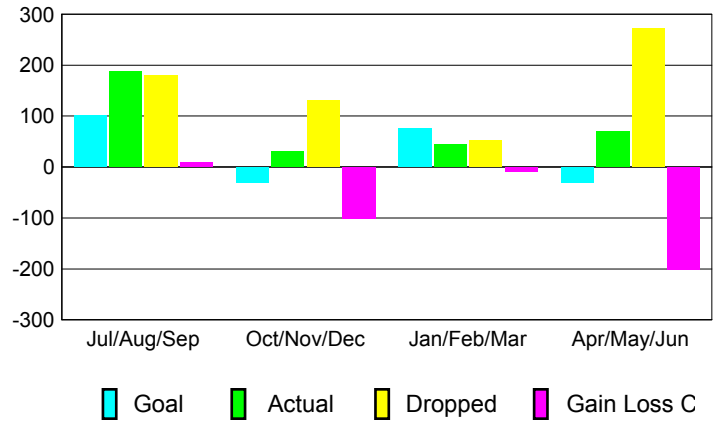

GMT: **SHINOBU GOTO**

Location: **JAPAN**

GMT CA: **5**

**CLUBS**

Month	New Club Goal	Actual New Clubs	Actual Dropped Clubs	Gain/Loss of Clubs
<b>2012-2013</b>				
Jul/Aug/Sep	1	1	2	-1
Oct/Nov/Dec	0	0	1	-1
Jan/Feb/Mar	1	0	1	-1
Apr/May/Jun	0	0	3	-3
<b>Totals</b>	<b>2</b>	<b>1</b>	<b>7</b>	<b>-6</b>

**Club Results 2012-2013**

Goal, New, Dropped, Gain/Loss

**YTD Status Quo Clubs 2012-2013**

Status Quo Clubs Compared to Status Quo Members

**Club Gain/Loss 2012-2013**

**MEMBERSHIP**

Month	Net Memb Goal	Actual New Memb	Actual Dropped Memb	Gain/Loss of Memb
<b>2012-2013</b>				
Jul/Aug/Sep	100	187	179	8
Oct/Nov/Dec	-30	30	131	-101
Jan/Feb/Mar	75	43	52	-9
Apr/May/Jun	-30	70	271	-201
<b>Totals</b>	<b>115</b>	<b>330</b>	<b>633</b>	<b>-303</b>

**Membership Results 2012-2013**

Goal, New, Dropped, Gain/Loss

**Gender Comparison 2012-2013**

**Membership Gain/Loss 2012-2013**