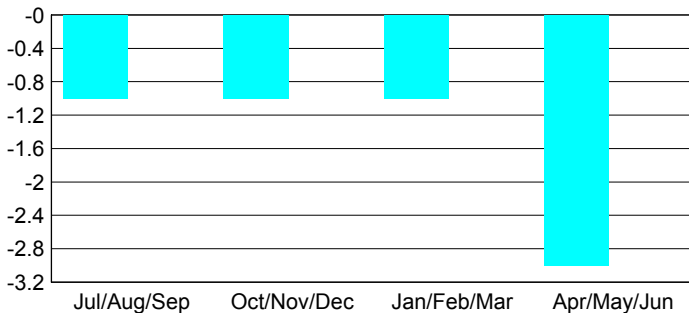

GMT: **SHINOBU GOTO**

Location: **JAPAN**

GMT CA: **5**

**CLUBS**

Month	New Club Goal	Actual New Clubs	Actual Dropped Clubs	Gain/Loss of Clubs
<b>2012-2013</b>				
Jul/Aug/Sep	1	1	2	-1
Oct/Nov/Dec	0	0	1	-1
Jan/Feb/Mar	1	0	1	-1
Apr/May/Jun	0	0	3	-3
<b>Totals</b>	<b>2</b>	<b>1</b>	<b>7</b>	<b>-6</b>

**Club Results 2012-2013**

Goal, New, Dropped, Gain/Loss

**YTD Status Quo Clubs 2012-2013**

Status Quo Clubs Compared to Status Quo Members

**Club Gain/Loss 2012-2013**

**MEMBERSHIP**

Month	Net Memb Goal	Actual New Memb	Actual Dropped Memb	Gain/Loss of Memb
<b>2012-2013</b>				
Jul/Aug/Sep	100	187	179	8
Oct/Nov/Dec	-30	30	131	-101
Jan/Feb/Mar	75	43	52	-9
Apr/May/Jun	-30	70	271	-201
<b>Totals</b>	<b>115</b>	<b>330</b>	<b>633</b>	<b>-303</b>

**Membership Results 2012-2013**

Goal, New, Dropped, Gain/Loss

**Gender Comparison 2012-2013**

**Membership Gain/Loss 2012-2013**